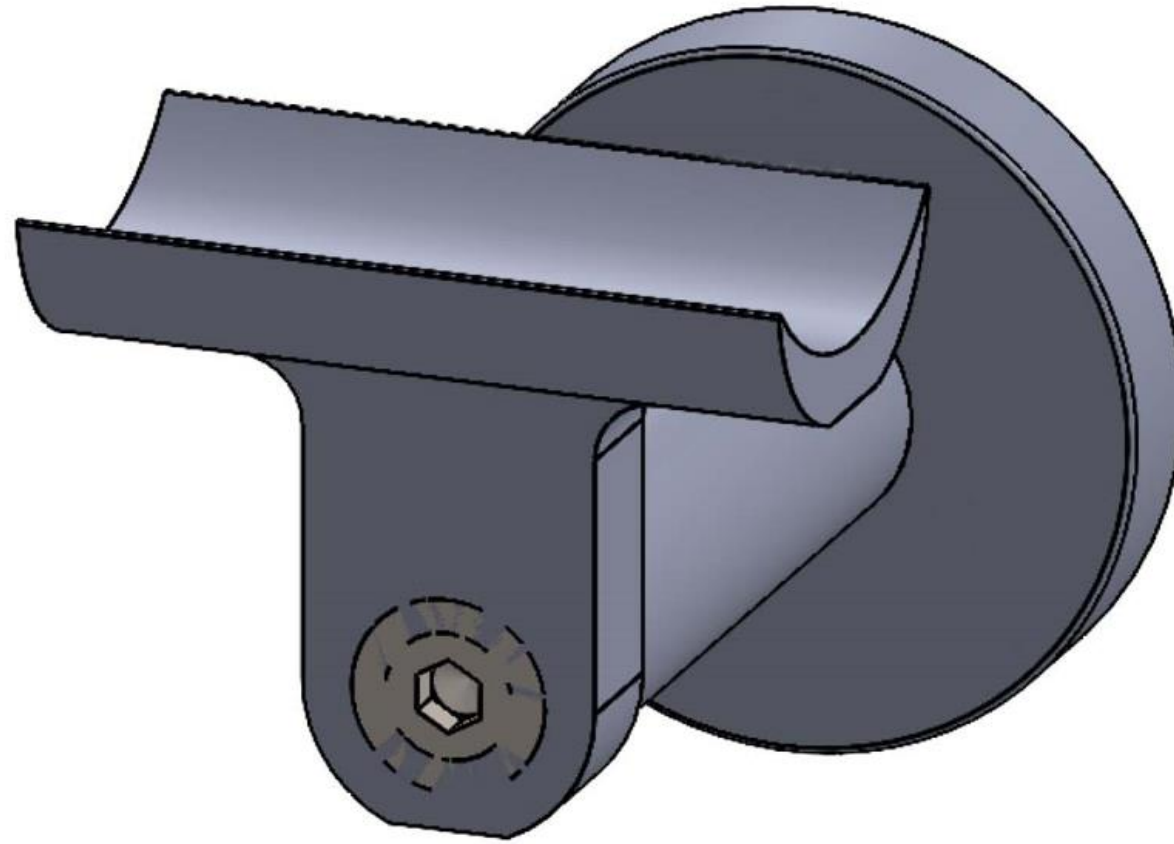

HANDGREEP IN GEMOFFELDE ALUMINIUM HR40alu RAL